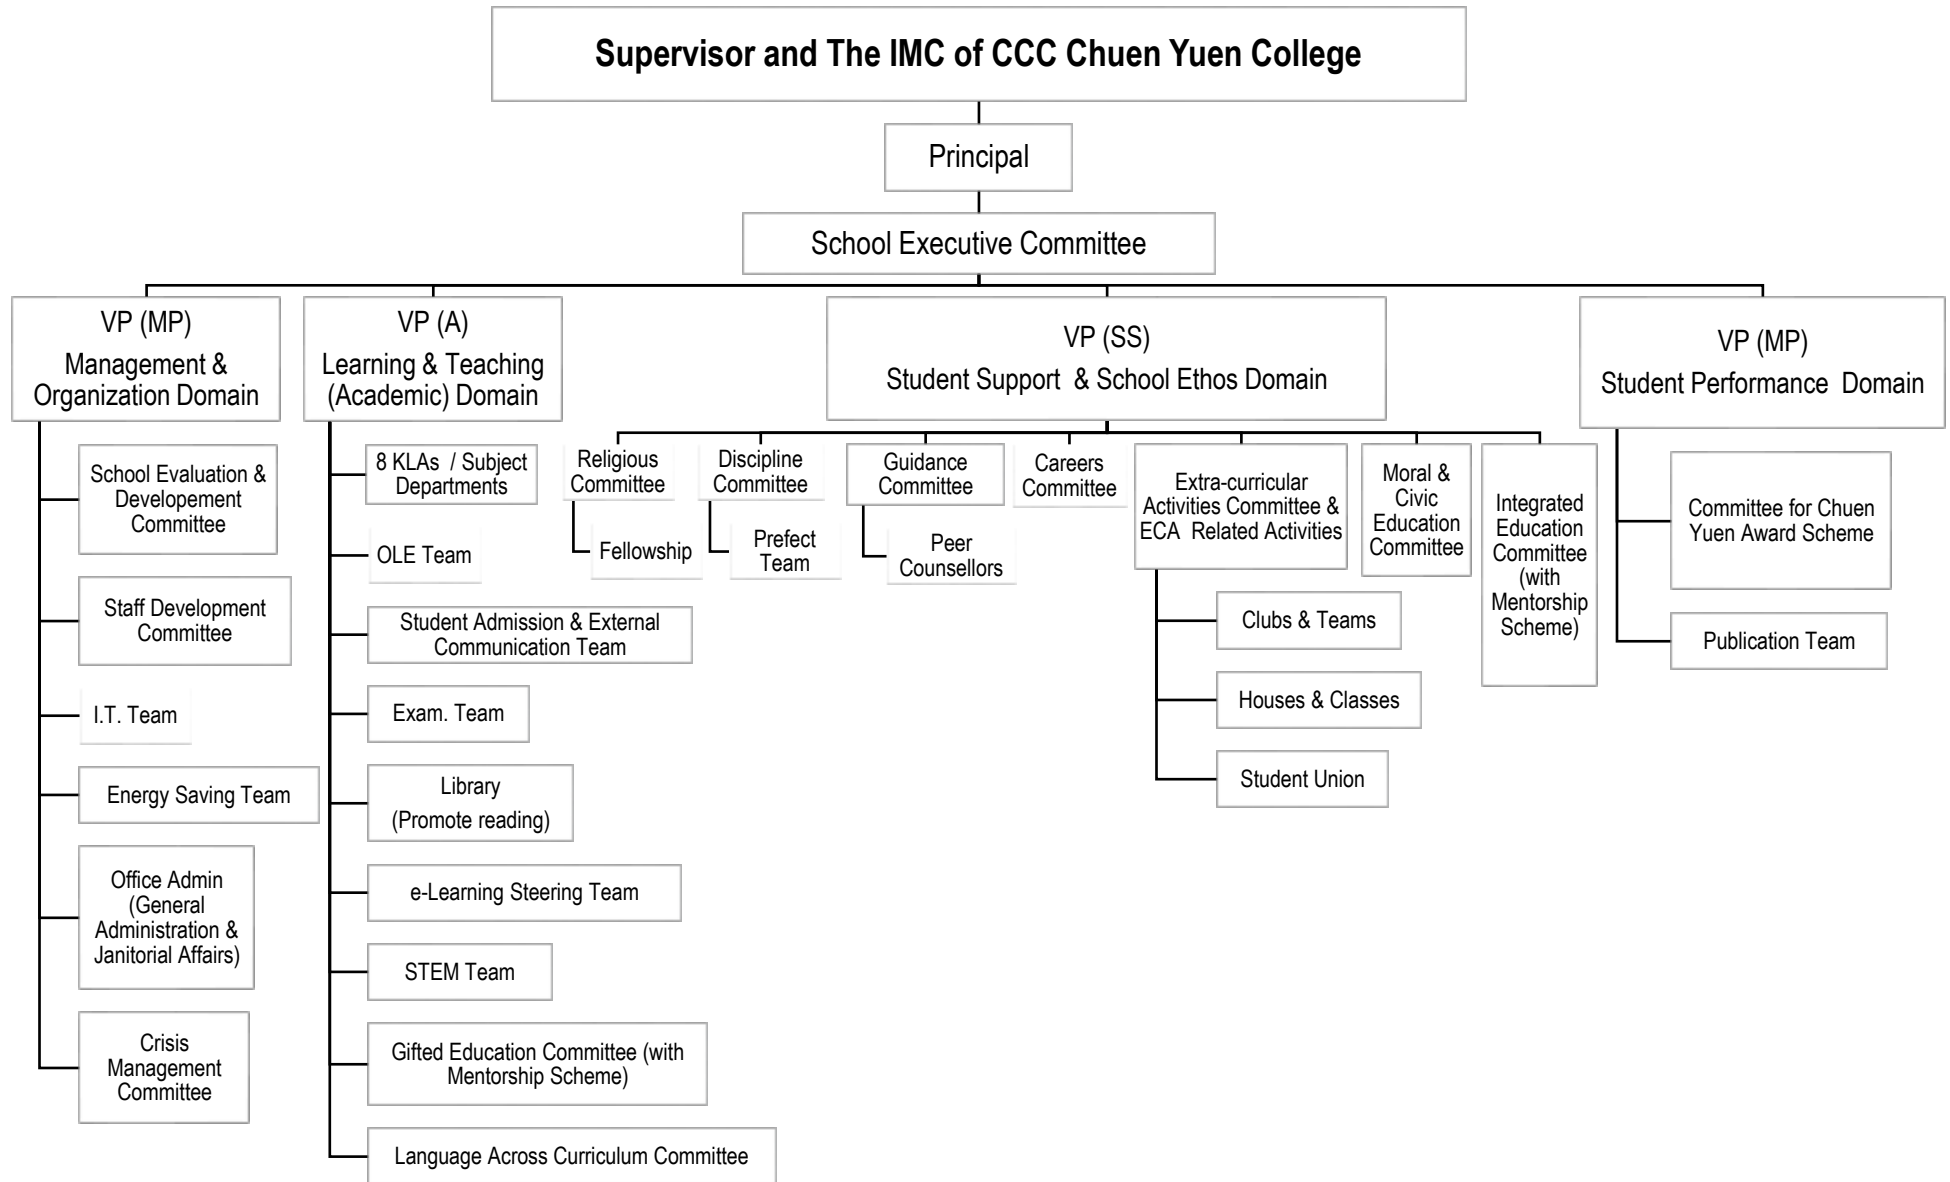

School Organization Chart 2021 – 2022

CCC Chuen Yuen College has been strongly supported by **Chuen Yuen Church** since it was established in 1969. School also has close partnership with **Parent-teacher Association** and **Alumni Association**, both established in 1994. Cultural Trips and Sister School Scheme, under the guidance of the **Cultural Exchange Committee**, are arranged to broaden students' horizons.