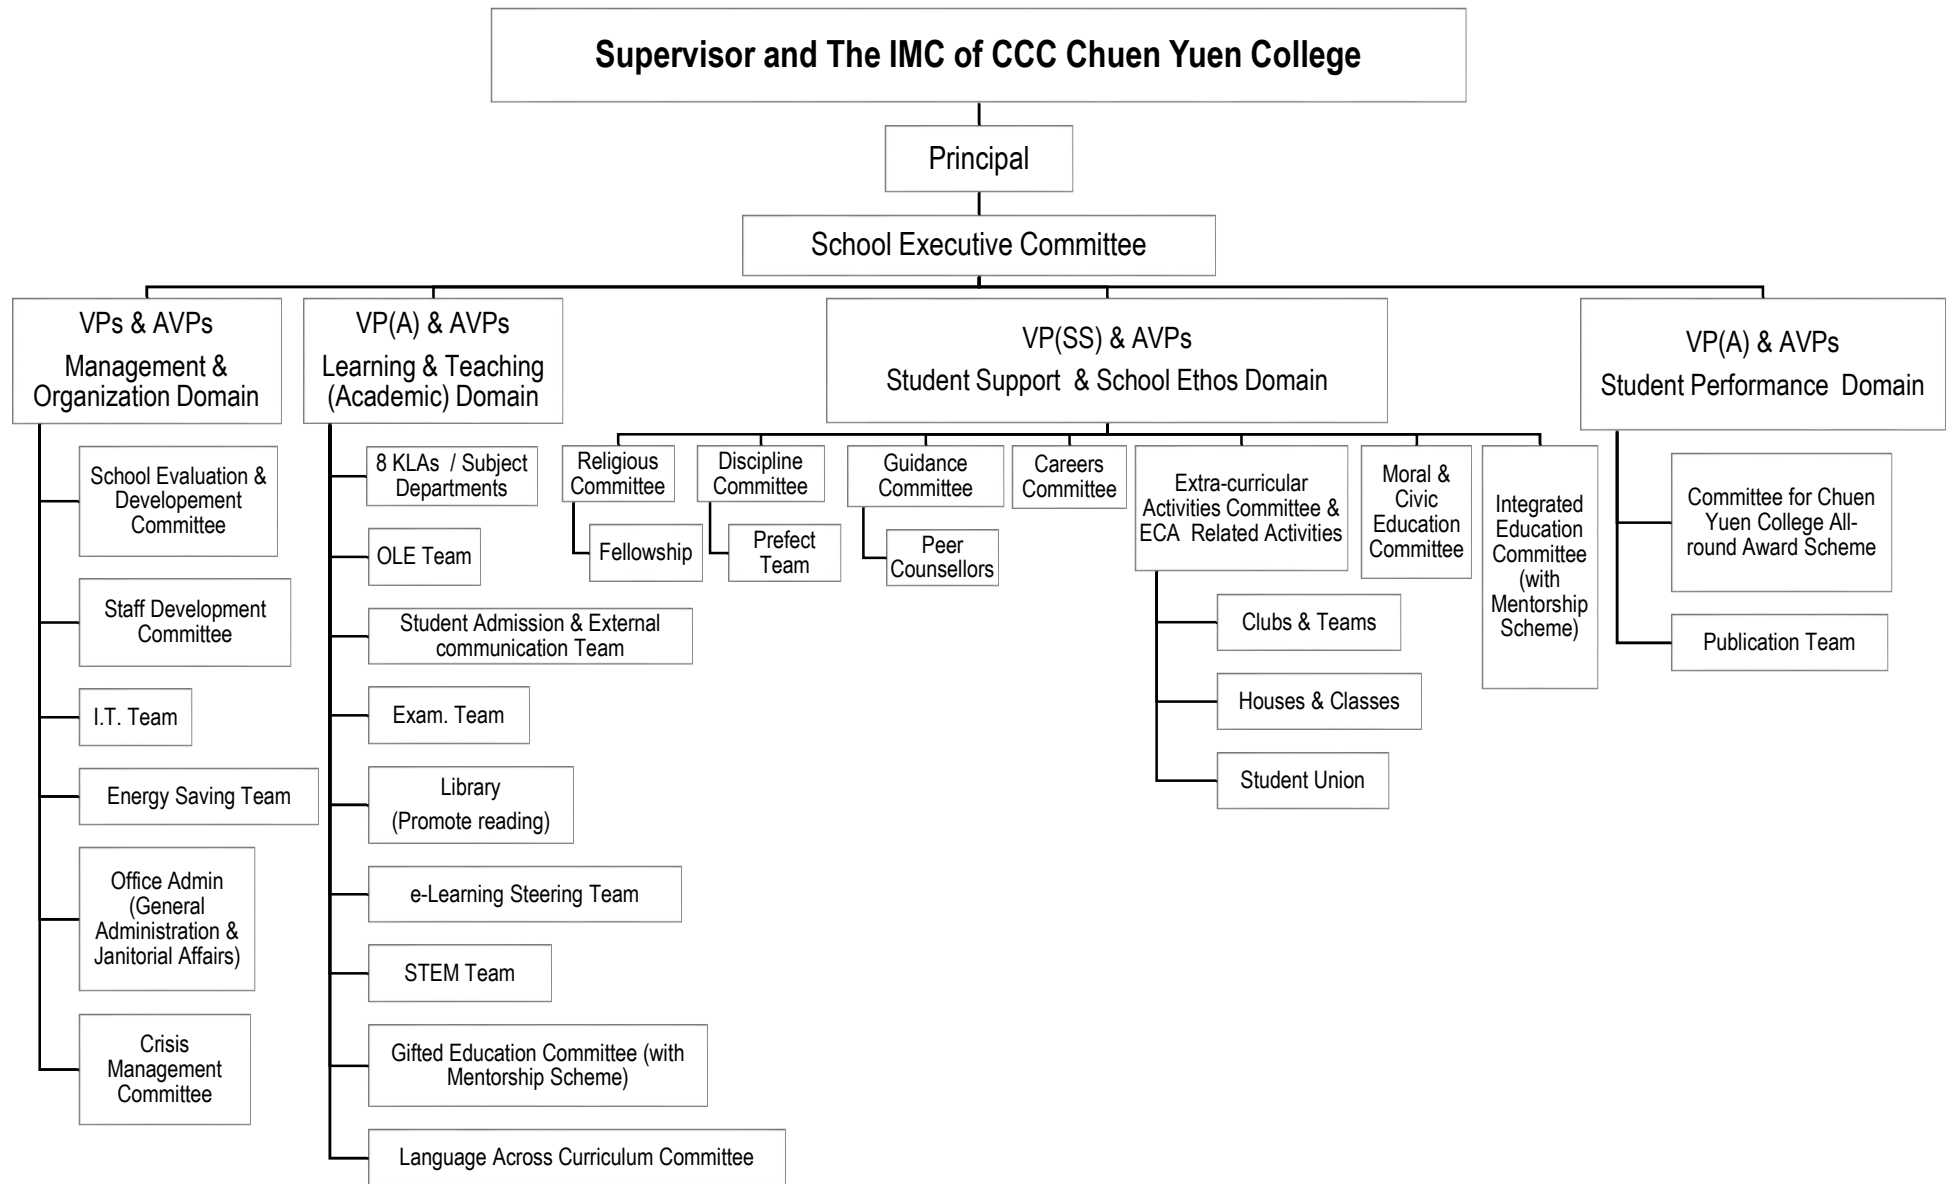

School Organization Chart 2022-23

CCC Chuen Yuen College has been strongly supported by **Chuen Yuen Church** since it was established in 1969. School also has close partnership with **Parent-teacher Association** and **Alumni Association**, both established in 1994. Cultural Trips and Sister School Scheme, under the guidance of the **Cultural Exchange Committee**, are arranged to broaden students' horizons.