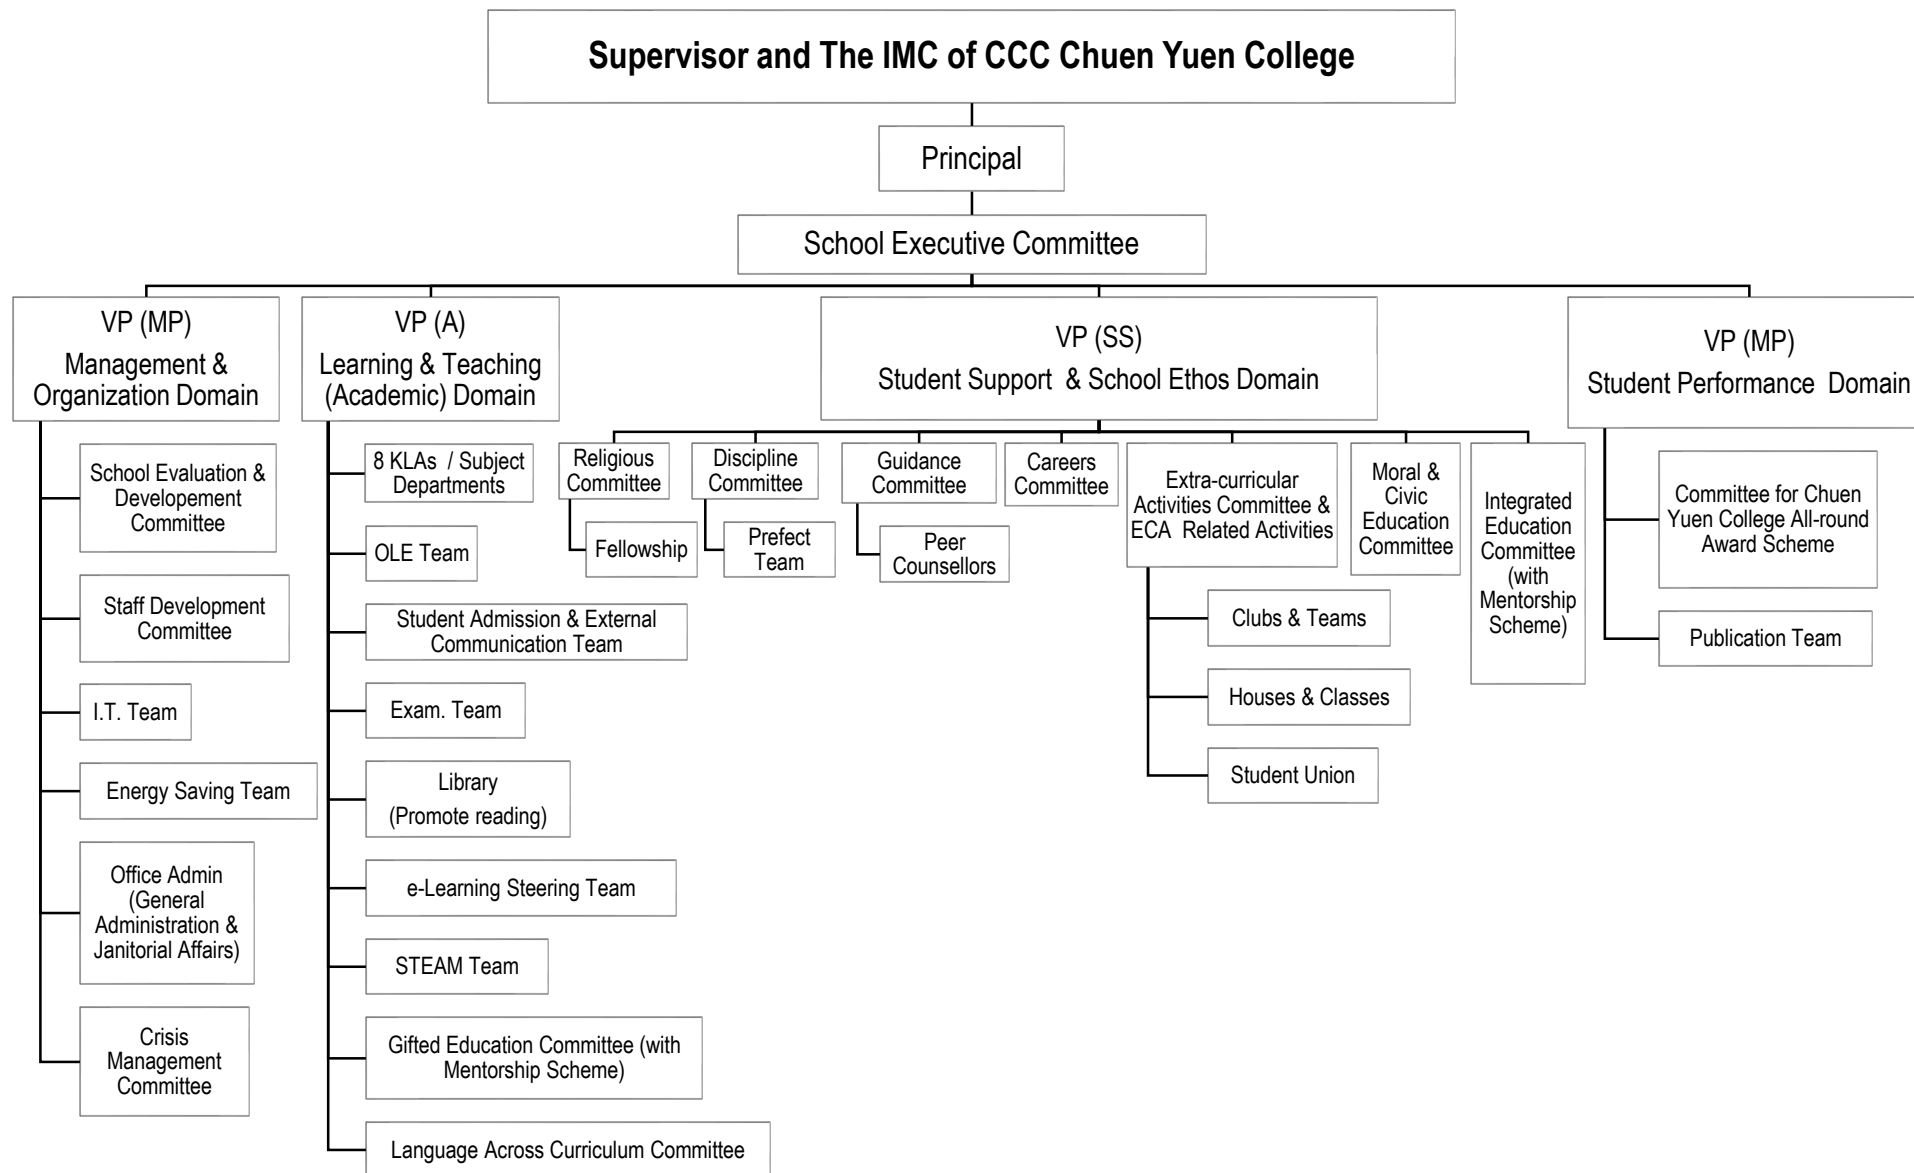

School Organization Chart 2023-24

CCC Chuen Yuen College has been strongly supported by **Chuen Yuen Church** since it was established in 1969. School also has close partnership with **Parent-teacher Association** and **Alumni Association**, both established in 1994. Cultural Trips and Sister School Scheme, under the guidance of the **Cultural Exchange Committee**, are arranged to broaden students' horizons. Working group on Safeguarding National Security and National Security Education and National Education are incorporated in the operation of School Executive Committee.